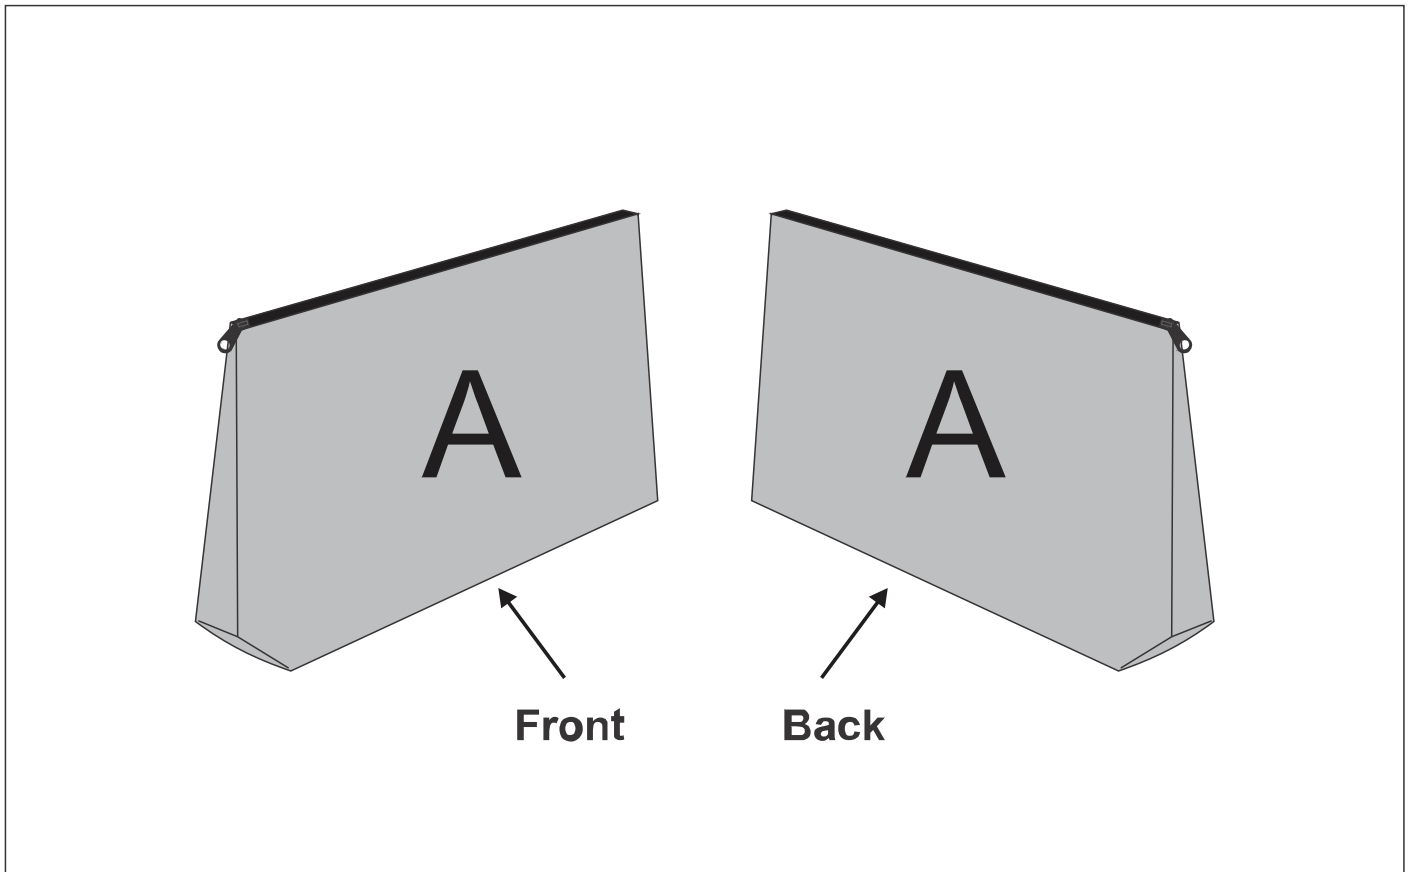

SG-HP-125-G

PPS Hoppla Leanne RPET Maxi Toiletry Bag

Need to know:

- Includes 1-Position Sublimation (setup fees apply)
- **Please Note: We cannot guarantee 100% logo Alignment on all Brandable Panels.**

Branding Options:

Position A

1. Custom Sublimation A (CPSUB-A)
Full Colour
Size: 331mm wide x 462mm high